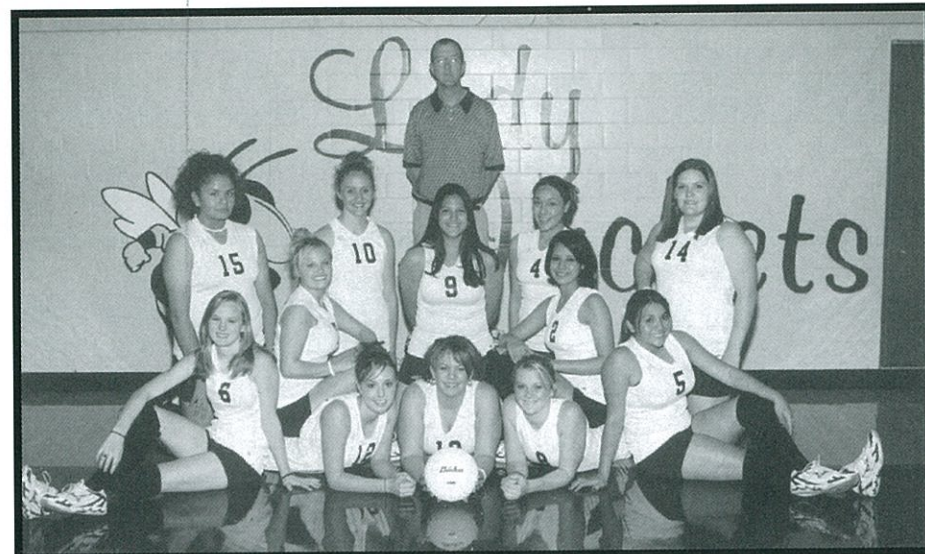

Varsity Volleyball

Front row: Michelle Wagner, Kacey Reynolds, Michaela Glander, Tara Wilhelm, Valerie Chavez, Middle row: Quimby Cubine, Ashley Garcia, Top row: Diana Quiroz, Stephanie Marshall, Sandra Figueroa, Stephanie Porras, Jesse Steen, and Coach Rob Franklin.

DISTRICT 1-2A

District		Overall	
W	L	W	L
4	2	12	21

District Scores

Oct. 5	vs Tornillo	Won	25-19, 25-15, 25-23
Oct. 9	vs Anthony	Won	25-22, 14-25, 16-25, 25-12, 15-13
Oct. 12	vs Alpine	Lost	22-25, 22-25, 25-9, 25-19, 15-11
Oct. 21	vs Tornillo	Won	19-25, 22-25, 25-16, 25-23, 15-3
Oct. 23	vs Anthony	Won	25-18, 25-21, 18-25, 19-25, 15-13
Oct. 26	vs Alpine	Lost	25-7, 25-15, 27-25
Bi- District	vs Junction	Lost	25-16, 25-27, 25-19, 23-25

Jr. Varsity Volleyball

Front row: Ayerim Lujan, Jeanette Rodriguez, Gladisela Polanco, Shakema Dingle, Erinn Adams, Rudie Garcia, Middle Row: Marisol Porras, Tiffany Belcourt, Mallery Arnold, Melissa Carrasco, Top row: Coach Tabitha Jones, Misti Barron.

Freshmen Volleyball

Front row: Iris Flores, Jackie Saucedo, Ashley Fitzgerald, Natalie Porras, Gabby Briones, Cassie Ortiz, Melissa Sapien, Top row: Cindy Figueroa, Coach Veronica Abila, Kelsea Arnold.