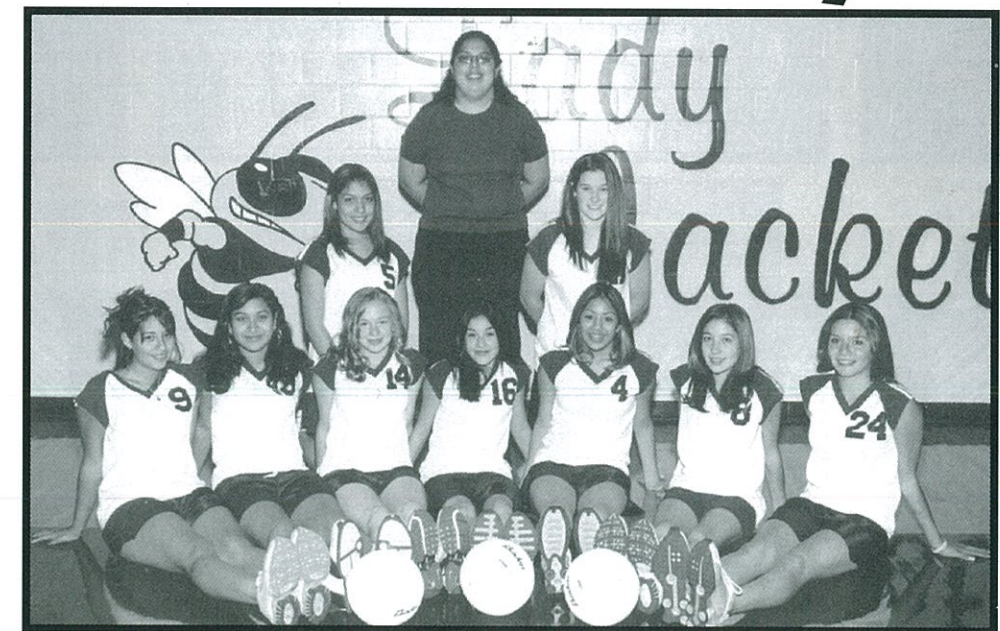

Varsity Volleyball

Front row: Michelle Wagner, Kacey Reynolds, Michaela Glander, Tara Wilhelm, Valerie Chavez, Middle row: Quimby Cubine, Ashley Garcia, Top row: Diana Quiroz, Stephanie Marshall, Sandra Figueroa, Stephanie Porras, Jesse Steen, and Coach Rob Franklin.

Jr. Varsity Volleyball

Front row: Ayerim Lujan, Jeanette Rodriguez, Gladisela Polanco, Shakema Dingle, Erinn Adams, Rudie Garcia, Middle Row: Marisol Porras, Tiffany Belcourt, Mallery Arnold, Melissa Carrasco, Top row: Coach Tabitha Jones, Misti Barron.

Freshmen Volleyball

Front row: Iris Flores, Jackie Saucedo, Ashley Fitzgerald, Natalie Porras, Gabby Briones, Cassie Ortiz, Melissa Sapien, Top row: Cindy Figueroa, Coach Veronica Abila, Kelsea Arnold.