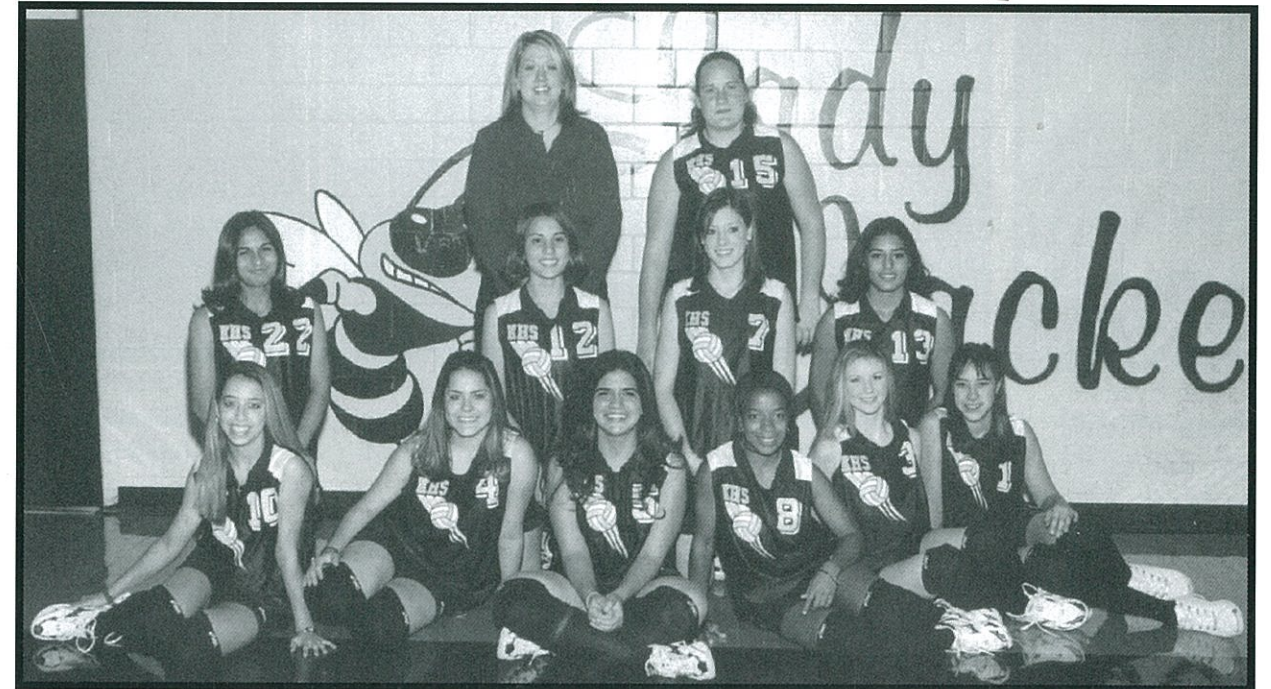

Varsity Volleyball

Front row: Michelle Wagner, Kacey Reynolds, Michaela Glander, Tara Wilhelm, Valerie Chavez, Middle row: Quimby Cubine, Ashley Garcia, Top row: Diana Quiroz, Stephanie Marshall, Sandra Figueroa, Stephanie Porras, Jesse Steen, and Coach Rob Franklin.

DISTRICT 1-2A

District		Overall	
W	L	W	L
4	2	12	21

District Scores

Oct. 5	vs Tornillo	Won	25-19, 25-15, 25-23
Oct. 9	vs Anthony	Won	25-22, 14-25, 16-25, 25-12, 15-13
Oct. 12	vs Alpine	Lost	22-25, 22-25, 25-9, 25-19, 15-11
Oct. 21	vs Tornillo	Won	19-25, 22-25, 25-16, 25-23, 15-3
Oct. 23	vs Anthony	Won	25-18, 25-21, 18-25, 19-25, 15-13
Oct. 26	vs Alpine	Lost	25-7, 25-15, 27-25
Bi- District	vs Junction	Lost	25-16, 25-27, 25-19, 23-25

Jr. Varsity Volleyball

Front row: Ayerim Lujan, Jeanette Rodriguez, Gladisela Polanco, Shakema Dingle, Erinn Adams, Rudie Garcia, Middle Row: Marisol Porras, Tiffany Belcourt, Mallery Arnold, Melissa Carrasco, Top row: Coach Tabitha Jones, Misti Barron.

Freshmen Volleyball

Front row: Iris Flores, Jackie Saucedo, Ashley Fitzgerald, Natalie Porras, Gabby Briones, Cassie Ortiz, Melissa Sapien, Top row: Cindy Figueroa, Coach Veronica Abila, Kelsea Arnold.